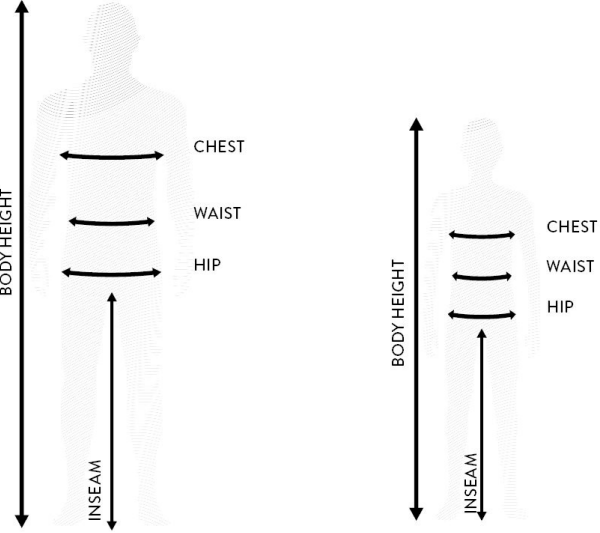

SIZE CHART OFFROAD APPAREL

MEN'S/UNISEX TOPS

SIZE	3XS		2XS		XS		S		M		L		XL		2XL		3XL		4XL		5XL	
GERMANY	40		42		44		46		48/50		50/52		52/54		54/56		58/60		60/62		62/64	
FRANCE	42		44		46		48		50/52		52/54		54/56		56/58		60/62		62/64		64/66	
	CM	IN	CM	IN	CM	IN	CM	IN	CM	IN	CM	IN	CM	IN	CM	IN	CM	IN	CM	IN	CM	IN
BODY HEIGHT	156-158	61.4-62	160-163	63-64	164-168	64.5-66	168-173	66-68	173-179	68-70.5	179-185	70.5-73	182-188	71.5-74	185-191	73-75	188-194	74-76.5	191-197	75-77.5	194-200	76.5-79
CHEST	81-85	32-33.5	85-89	33.5-35	89-93	35-36.5	93-97	36.5-38	97-102	38-40	102-108	40-42.5	108-114	42.5-45	114-120	45-47	120-126	47-49.5	126-132	49.5-52	132-138	52-54.5

MEN'S/UNISEX PANTS

SIZE	28 / XS		30 / S		32 / M		34 / L		36 / XL		38 / 2XL		40 / 2XL		42 / 3XL		44 / 4XL					
	CM	IN	CM	IN	CM	IN	CM	IN	CM	IN	CM	IN	CM	IN	CM	IN	CM	IN	CM	IN	CM	IN
WAIST	71	28	76	30	81	32	86.5	34	91.5	36	96.5	38	101.5	40	106.5	42	112	44	/	/	/	/
INSEAM	78-79	30.5-31	79-80	31-31.5	80-81	31.5-32	81-82	32-32.5	82-83	32.5-33	83-84	32.5-33	84-85	33-33.5	85-86	33.5-34	86-87	34-34.5	87-88	34.5-34.5	88-89	34.5-35

JUNIOR'S TOPS

SIZE	2XS		XS		S		M		L		XL	
	CM	IN	CM	IN	CM	IN	CM	IN	CM	IN	CM	IN
BODY HEIGHT	99 - 105	39 - 41	107 - 113	42 - 44	117 - 122	47 - 48	127 - 132	50 - 52	137 - 142	54 - 56	147 - 152	58 - 60
CHEST	12 - 13	4.5 - 5	13 - 14	5 - 5.5	14 - 15	5.5 - 6	15 - 16	6 - 6.5	16 - 17	6.5 - 7	17 - 18	7 - 7.5

JUNIOR'S PANTS

SIZE	18 / 2XS		20 / XS		22 / S		24 / M		26 / L		28 / XL	
	CM	IN	CM	IN	CM	IN	CM	IN	CM	IN	CM	IN
WAIST	43 - 45	17 - 18	48 - 50.8	19 - 20	53 - 56	21 - 22	58 - 61	23 - 24	63 - 66	25 - 26	68 - 71	27 - 28
INSEAM	54 - 56	21 - 22	56 - 58	21 - 22	58 - 60	22 - 23	60 - 62	23 - 24	63 - 64	24 - 25	63 - 66	25 - 26